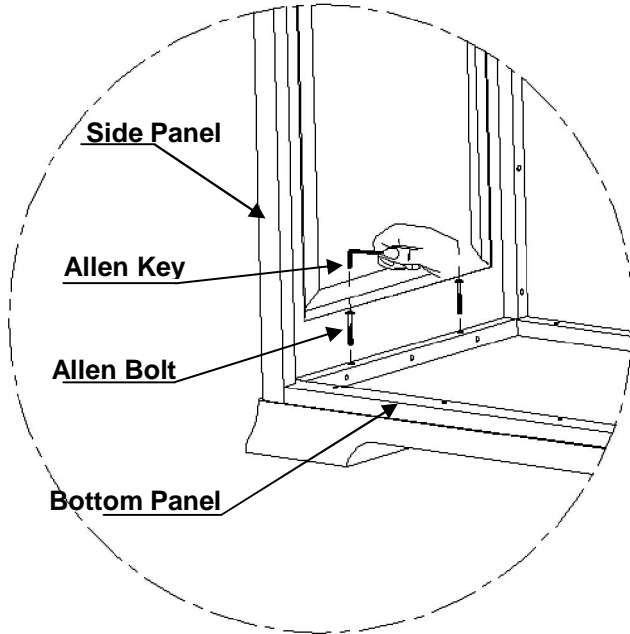

Perpignan 2 Door Wardrobe (PR007) Knock Down

Thank you for buying our product

Step By Step Assembly Instructions

PRE-ASSEMBLY PREPARATION

1. Please check the pack contents before attempting this product. A full checklist of component is given in this leaflet. If any component are missing, please contact the retailer from whom you bought this product.
2. This product is **heavy**, it should be assembled as near as possible to the point of use. TAKE CARE WITH LIFTING to avoid personal injury and (or) damage to the product.
3. This product takes approximately 5 minutes to assemble with 2 people.
4. This product already contain fitting which should be :
“ KEPT AWAY FROM YOUNG CHILDREN “
5. Read this leaflet in full before commencing assembly.

Perpignan 2 Door Wardrobe (PR007) Knock Down

HARDWARE IDENTIFICATION

ITEM	DESCRIPTION		QTY
A		ALLEN BOLT M6 X 50mm	8
B		SCREW	18
C		ALLEN KEY	1

Perpignan 2 Door Wardrobe (PR007) Knock Down

1. Side Panel & Bottom Panel Assembly