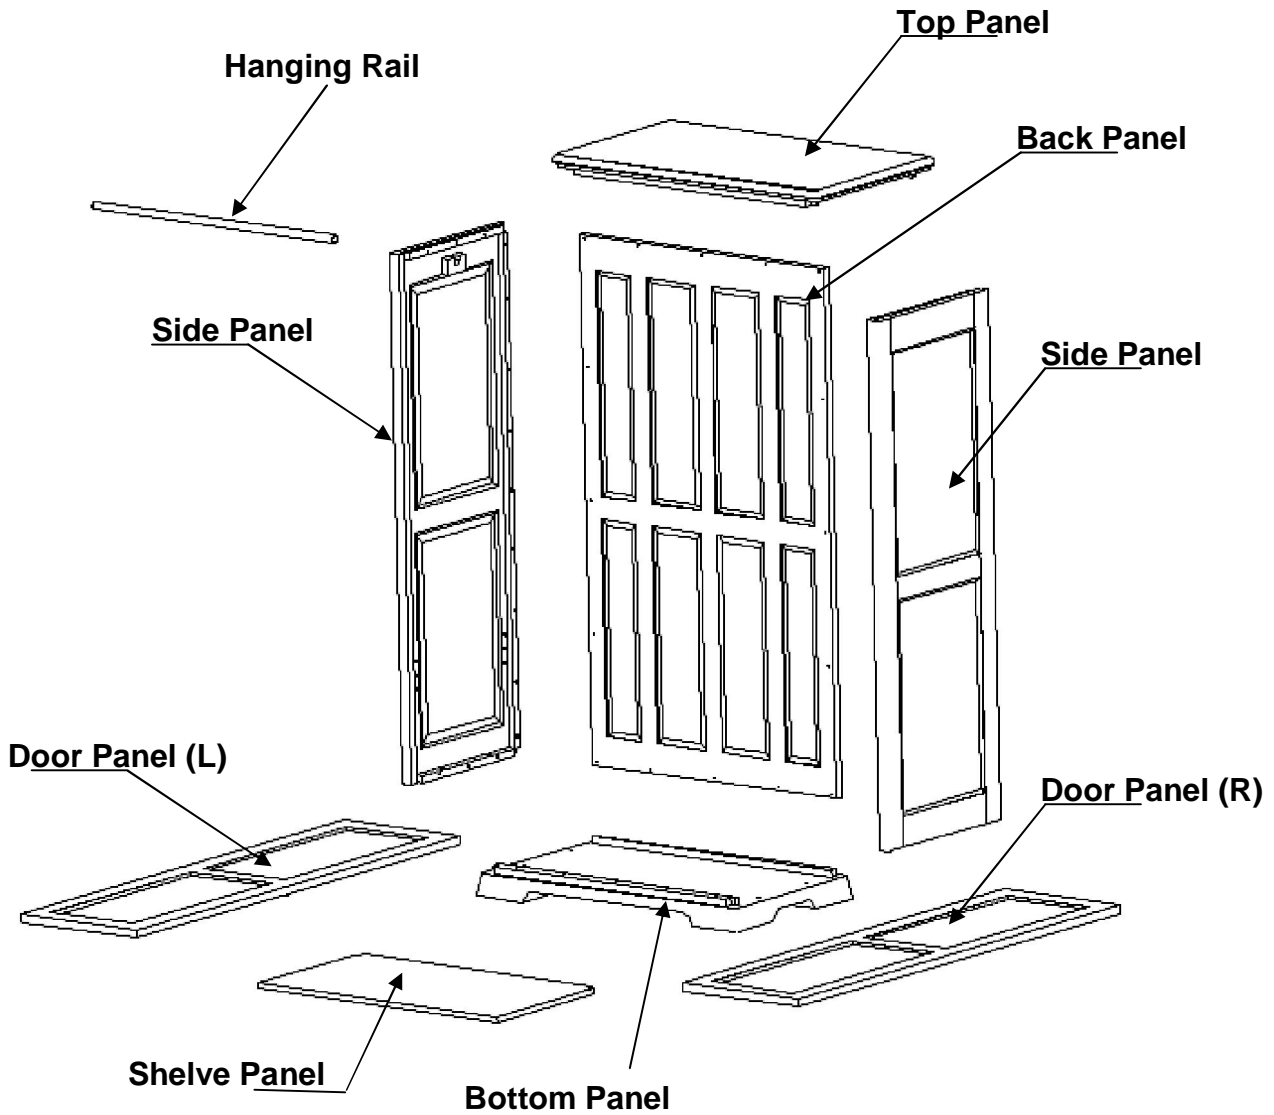

Perpignan 2 Door Wardrobe (PR007) Knock Down

Thank you for buying our product

Step By Step Assembly Instructions

PRE-ASSEMBLY PREPARATION

1. Please check the pack contents before attempting this product. A full checklist of component is given in this leaflet. If any component are missing, please contact the retailer from whom you bought this product.
2. This product is **heavy**, it should be assembled as near as possible to the point of use. TAKE CARE WITH LIFTING to avoid personal injury and (or) damage to the product.
3. This product takes approximately 5 minutes to assemble with 2 people.
4. This product already contain fitting which should be :
“ KEPT AWAY FROM YOUNG CHILDREN “
5. Read this leaflet in full before commencing assembly.

Perpignan 2 Door Wardrobe (PR007) Knock Down

HARDWARE IDENTIFICATION

ITEM	DESCRIPTION		QTY
A		ALLEN BOLT M6 X 50mm	8
B		SCREW	18
C		ALLEN KEY	1

Perpignan 2 Door Wardrobe (PR007) Knock Down

1. Side Panel & Bottom Panel Assembly