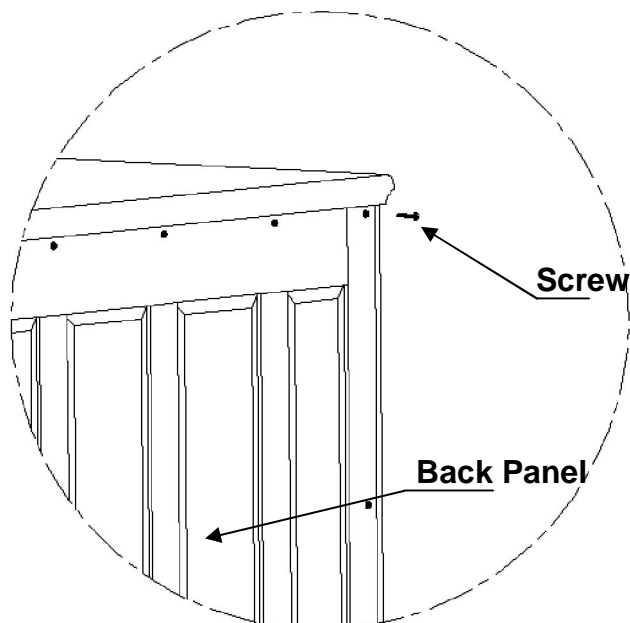

3. Back Panel Assembly