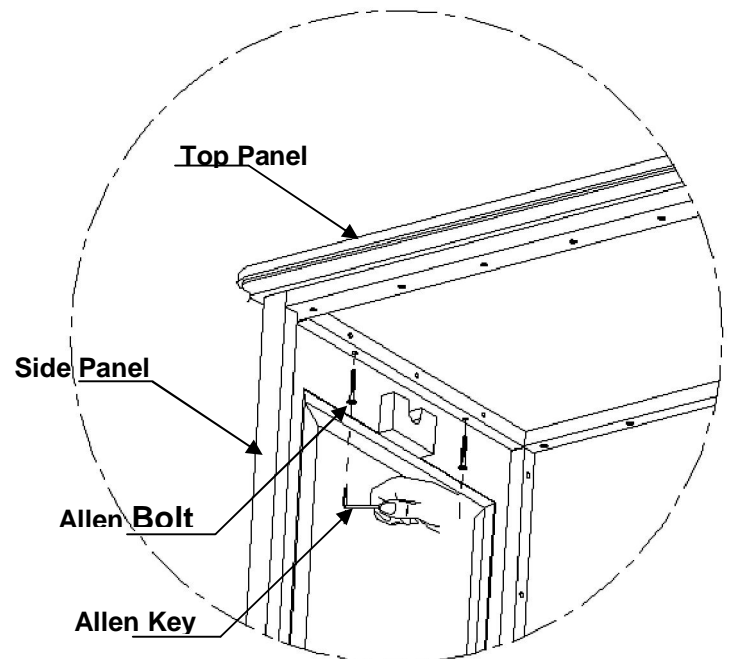

2. Top Panel Assembly