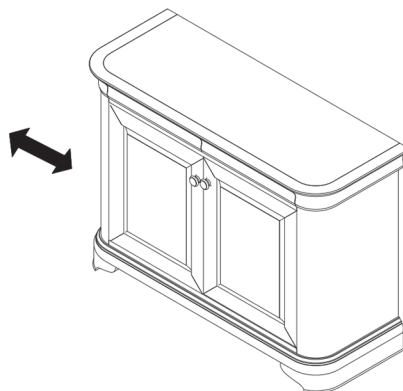

MONTPELLIER DINING COLLECTION

Narrow Sideboard (Product Code MO / 2877M / NNN)

ADJUSTABLE HINGE

Vertical Adjustable

Horizontal Adjustable

Lateral Adjustable