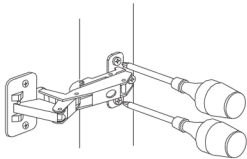

MONTPELLIER DINING COLLECTION

Narrow Sideboard (Product Code MO / 2877M / NNN)

ADJUSTABLE HINGE

Vertical Adjustable

Horizontal Adjustable

Lateral Adjustable