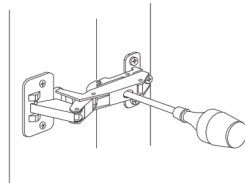

MONTPELLIER DINING COLLECTION

Narrow Sideboard (Product Code MO / 2877M / NNN)

ADJUSTABLE HINGE

Vertical Adjustable

Horizontal Adjustable

Lateral Adjustable