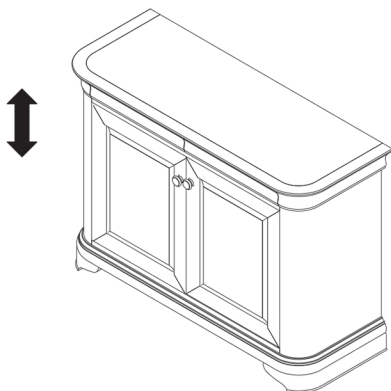

MONTPELLIER DINING COLLECTION

Narrow Sideboard (Product Code MO / 2877M / NNN)

ADJUSTABLE HINGE

Vertical Adjustable

Horizontal Adjustable

Lateral Adjustable