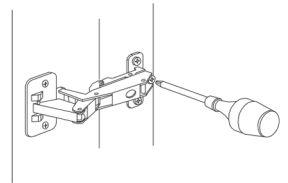

MONTPELLIER DINING COLLECTION

Narrow Sideboard (Product Code MO / 2877M / NNN)

ADJUSTABLE HINGE

Vertical Adjustable

Horizontal Adjustable

Lateral Adjustable