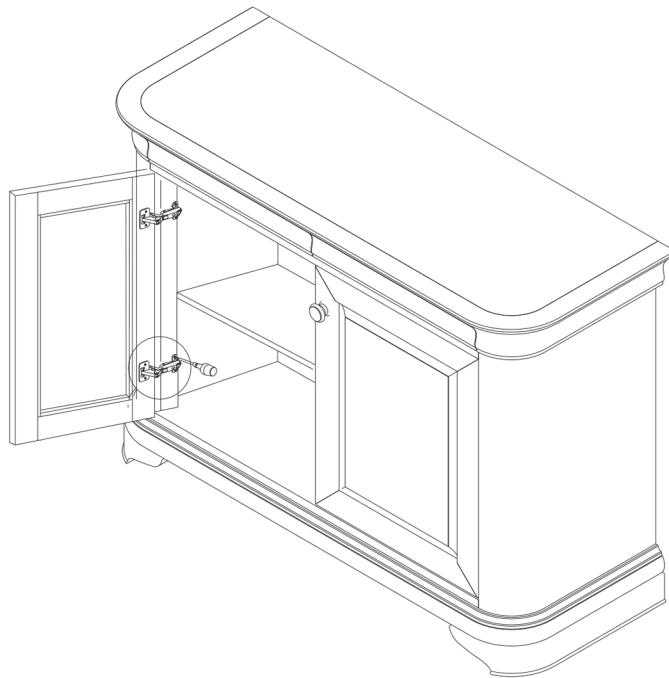

MONTPELLIER DINING COLLECTION

Narrow Sideboard (Product Code MO / 2877M / NNN)

ADJUSTABLE HINGE

Vertical Adjustable

Horizontal Adjustable

Lateral Adjustable