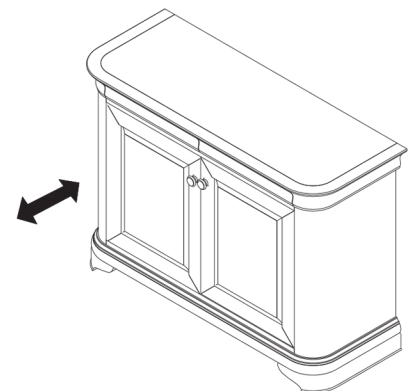

MONTPELLIER DINING COLLECTION

Narrow Sideboard (Product Code MO / 2877M / NNN)

ADJUSTABLE HINGE

Vertical Adjustable

Horizontal Adjustable

Lateral Adjustable